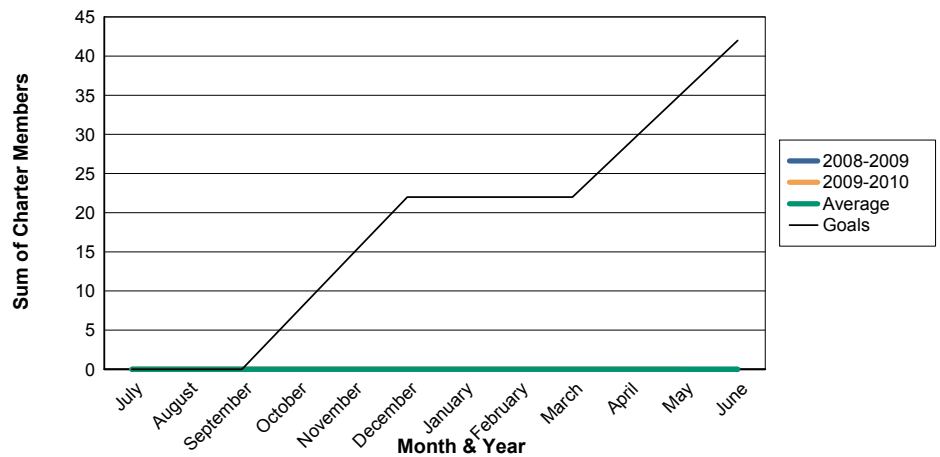

Sum of Charter Members/ Month & Year

For District 115CS