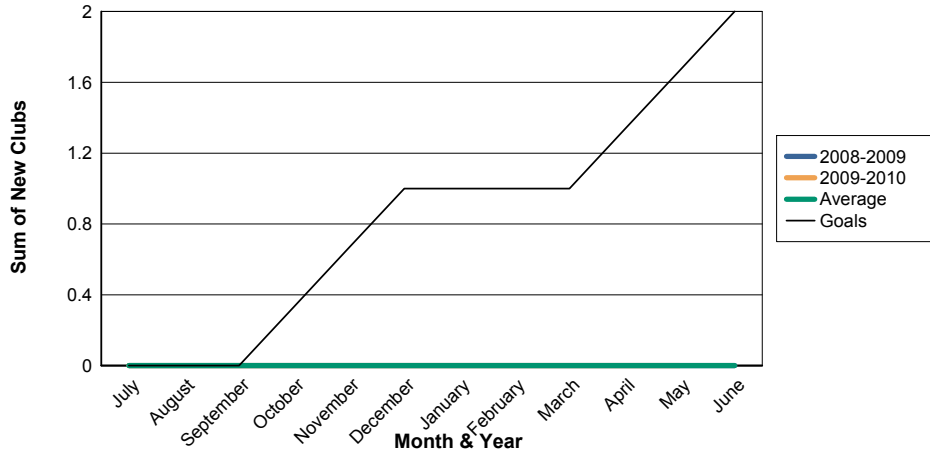

3 Year Comparisons for GMT Constitutional Area 4

By GMT District

As of May 2010

Sum of New Clubs/ Month & Year

For District 115CS

Sum of Dropped Clubs/ Month & Year

For District 115CS

Sum of Net Clubs/ Month & Year