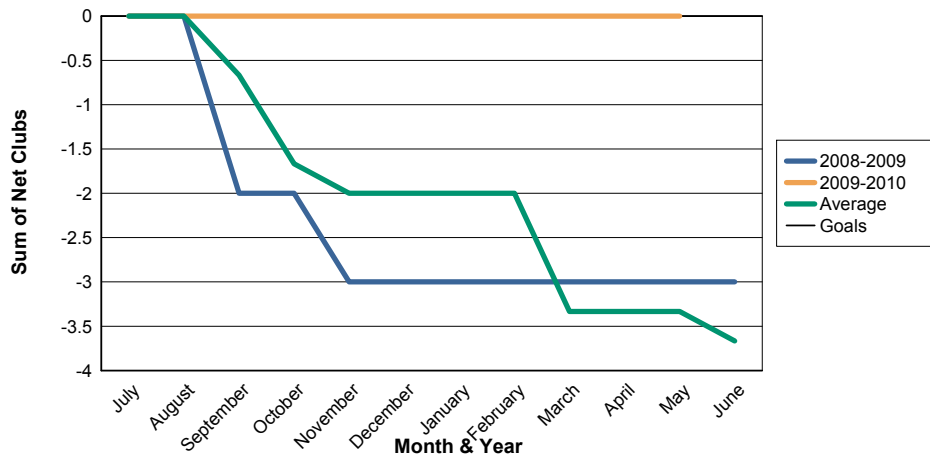

Sum of Net Clubs/ Month & Year

For District 115CS