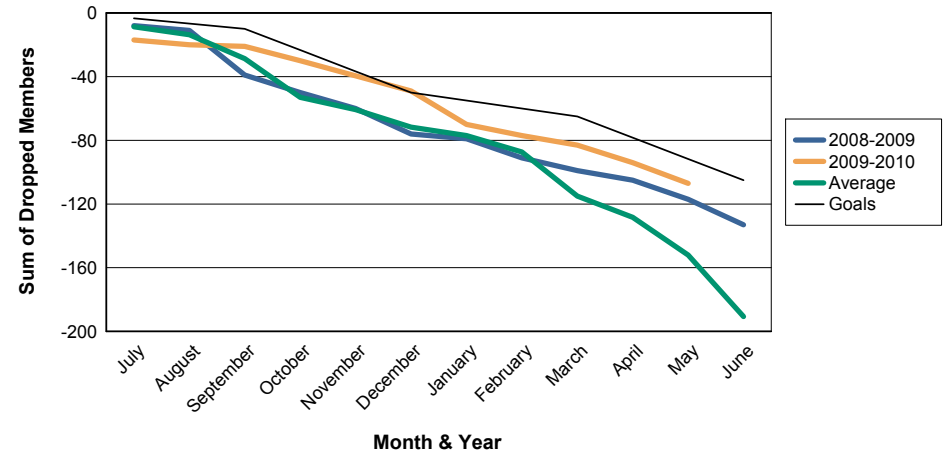

Sum of Dropped Members/ Month & Year

For District 115CS