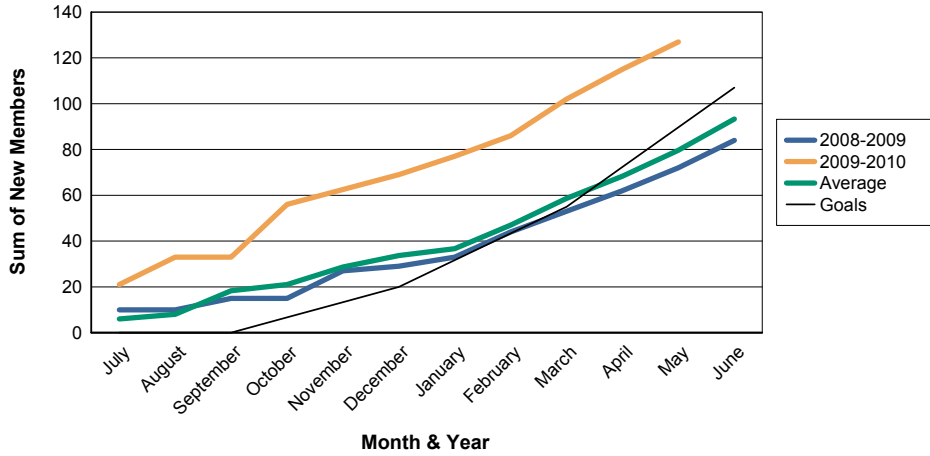

For District 115CS

Sum of Charter Members/ Month & Year

For District 115CS

3 Year Comparisons for GMT Constitutional Area 4

By GMT District

As of May 2010

Sum of New Members/ Month & Year

For District 115CS