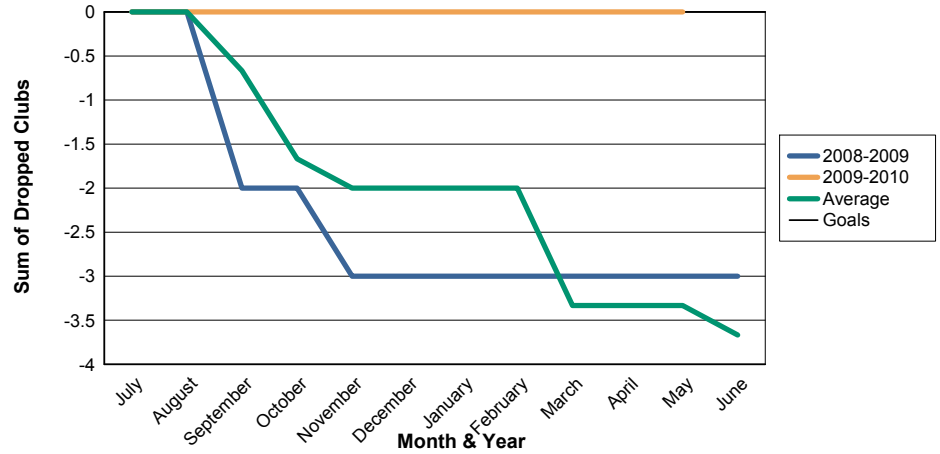

3 Year Comparisons for GMT Constitutional Area 4

By GMT District

As of May 2010

Sum of New Clubs/ Month & Year

For District 115CS

Sum of Dropped Clubs/ Month & Year

For District 115CS

Sum of Net Clubs/ Month & Year